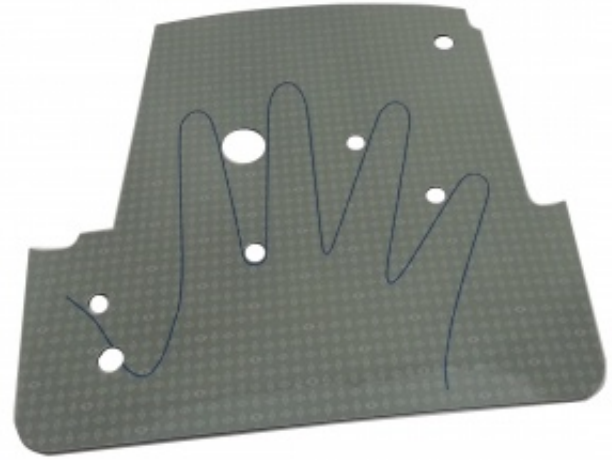

# Platens Stickers for HandPunch Terminals

**Price: \$97.00**

**Manufacturer:** Schlage Biometric

## Description

*Schlage Biometric Platens Overlay with Antimicrobial and Blue Hand Outline*

Instead of replacing your HandPunch time clock because the blue hand outline overlay is damaged or old, replace it with a new HandPunch platen overlay sticker. The Schlage HandPunch overlay sticker has a antimicrobial surface so 99.9% of germs will not pass from one employee to the next.

## Photos