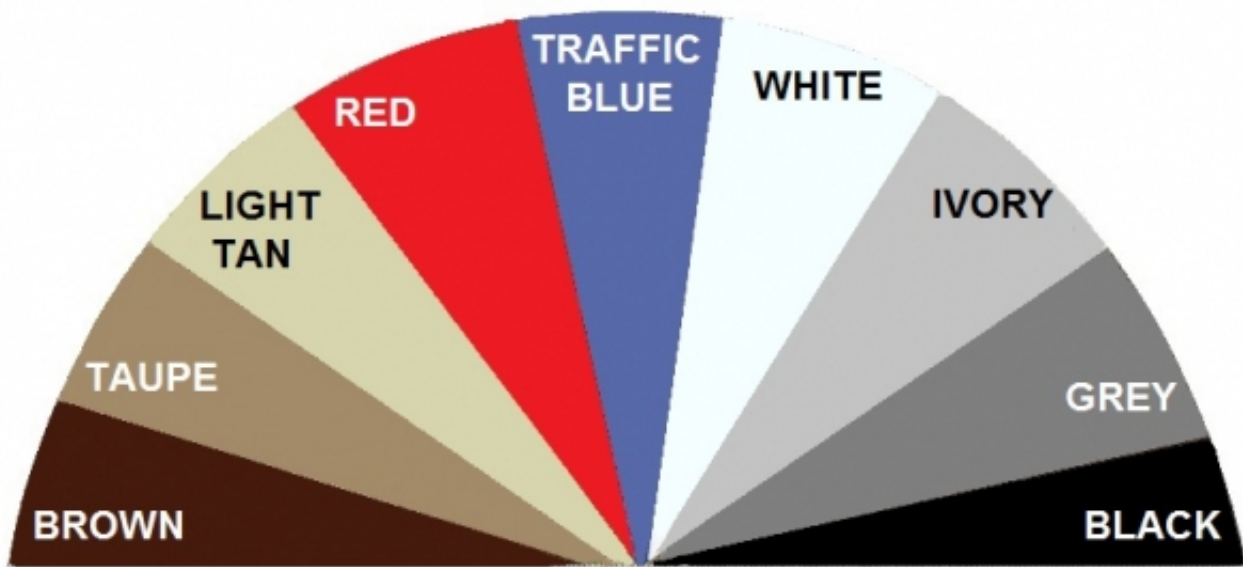

Specifications of the weather resistant HandPunch enclosure:

- ✓ **Overall Height:** 25 1/2 inches
- ✓ **Overall Width:** 15 inches
- ✓ **Overall Depth:** 10 1/2 inches

You can also customize your order of weather resistant hand punch time clock enclosure by choosing a different color than the default Ivory.

Here are the color options:

Black, Brown, Gray, Ivory, Light Tan, Orange, Red, Traffic Blue, White and Taupe.

There is an additional charge of \$12.00 for the color selection.

Below is a list of F-series HandPunch terminals that will fit perfectly inside our weather resistant enclosure.